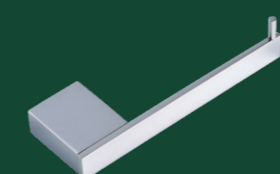

UNIQUE

Papeleira
Paper Holder, Porta Rollo
Cod. 21.19.000.129.08