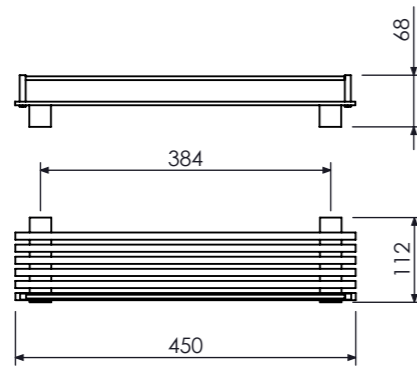

Porta Shampoo com Grade
Shampoo Rack with Rail, Porta Shampoo
Cod. 21.24.040.096.08