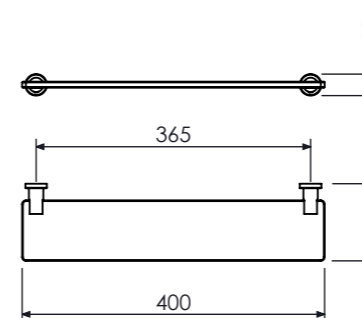

Cabide Duplo

Double Hook, Percha Doble

Cod. 21.06.067.049.08

Porta Shampoo

Glass Shelf, Porta Shampoo

Cod. 21.24.000.049.08