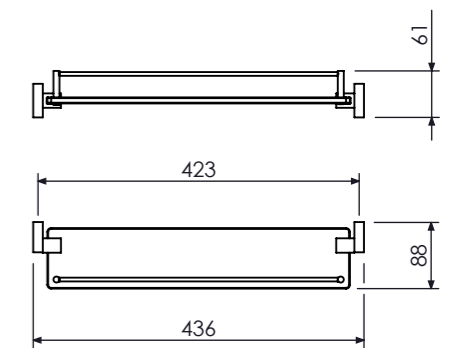

Porta Shampoo com Grade
Glass Shelf with Rail, Porta Shampoo (vidrio con rejilla)
Cod. 21.24.040.126.08