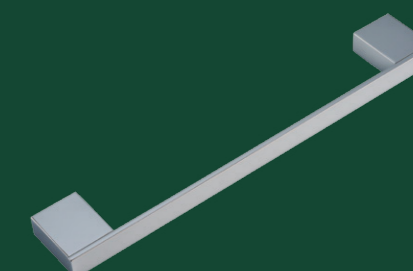

Toalheiro
Towel Bar, Porta Toalla Barra
30cm Cod. 21.35.002.129.08
60cm Cod. 21.35.005.129.08