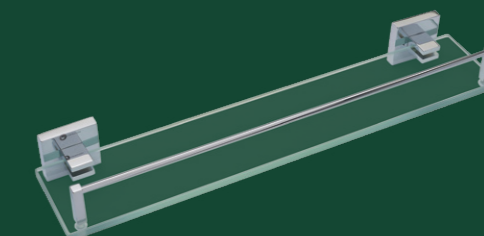

**Toalheiro Duplo**  
*Double Tower Bar, Porta Toalla Barra Doble*  
60cm Cod. 21.35.069.144.08

**Porta Shampoo**  
*Glass Shelf, Porta Shampoo*  
Cod. 21.24.000.144.08

**Porta Shampoo com Grade**  
*Glass Shelf with Rail, Porta Shampoo (vidrio con rejilla)*  
Cod. 21.24.040.144.08