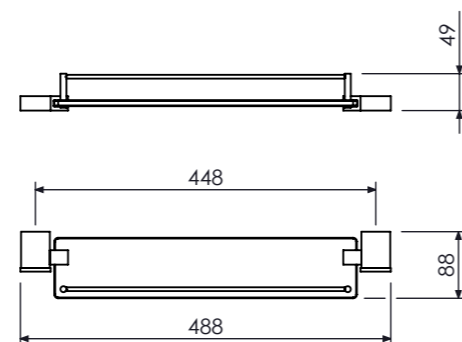

Porta Shampoo com Grade
Glass Shelf with Rail, Porta Shampoo
Cod. 21.24.040.129.08