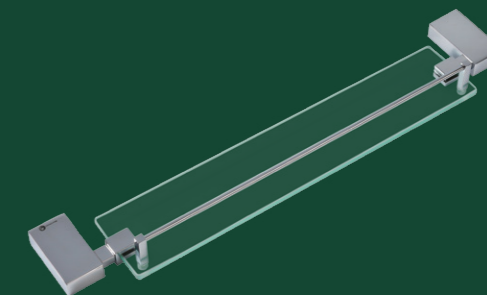

Porta Shampoo com Grade
Glass Shelf with Rail, Porta Shampoo (vidrio con rejilla)

Cod. 21.37.040.119.08