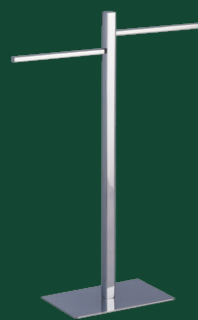

Toalheiro de Bancada Haste Dupla

Countertop Towel Holder, Porta Toalla de Lavamanos

Cod. 21.35.046.087.08