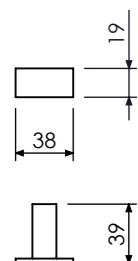

Porta Roupão

Robe Hook, Porta-Robe

Cod. 21.17.131.119.08