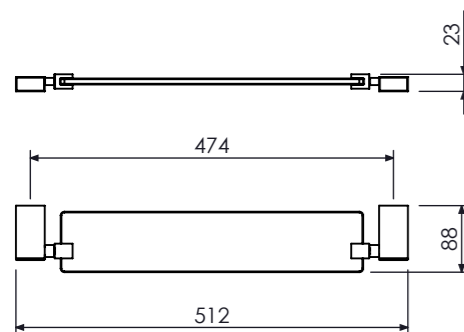

Porta Roupão

Robe Hook, Porta-Robe

Cod. 21.17.131.119.08

Porta Shampoo

Glass Shelf, Porta Shampoo

Cod. 21.37.000.119.08