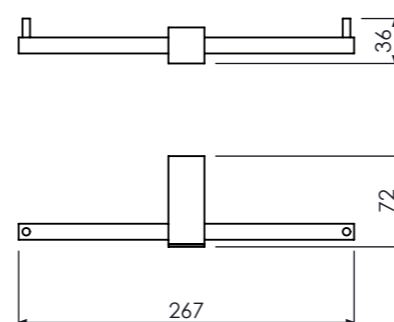

Papeleira Dupla
Double Paper Holder, Porta Rollo Doble
Cod. 21.19.067.120.08