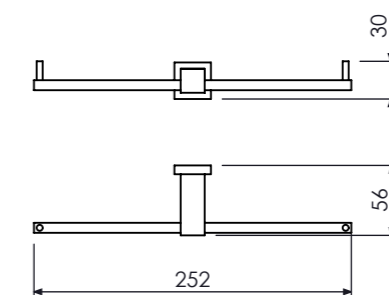

Papeleira Dupla
Double Paper Holder, Porta Rollo Doble
Cod. 21.19.067.061.08