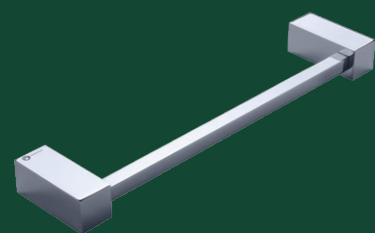

**Cabide**  
*Hook, Percha*  
**Cod. 21.17.000.120.08**

**Toalheiro**

*Towel Bar,  
Porta Toalla Barra*

20cm Cod. 21.35.001.120.08  
 30cm Cod. 21.35.002.120.08  
 45cm Cod. 21.35.003.120.08  
 60cm Cod. 21.35.005.120.08