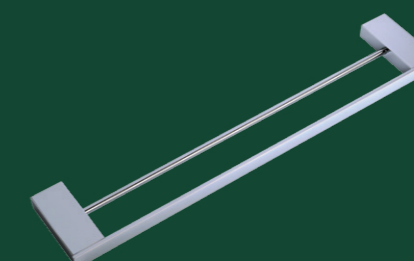

# UNIQUE

**Papeleira**  
*Paper Holder, Porta Rollo*  
Cod. 21.19.000.129.08

**Cabide**  
*Hook, Percha*  
Cod. 21.06.000.129.08

**Toalheiro**  
*Towel Bar, Porta Toalla Barra*  
30cm Cod. 21.35.002.129.08  
60cm Cod. 21.35.005.129.08