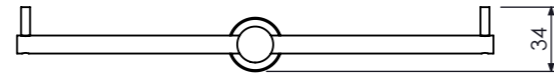

Papeleira Dupla

Double Paper Holder,
Porta Rollo Doble

Cod. 21.19.067.049.08