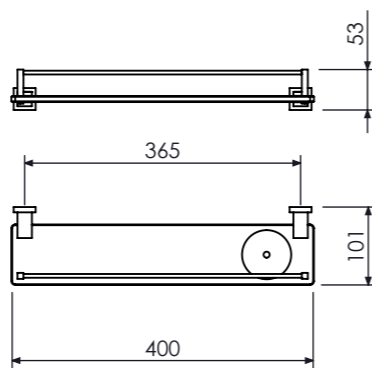

Porta Shampoo com Saboneteira e Grade
Glass Shelf with Soap Dish and rail, Porta Shampoo (vidrio con rejilla)
Cod. 21.24.042.061.08