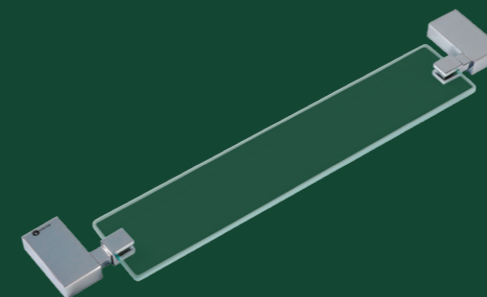

Porta Shampoo
Glass Shelf, Porta Shampoo

Cod. 21.37.000.119.08