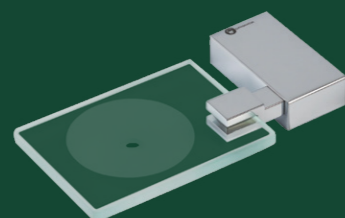

Saboneteira de Box
Wall Mounted Glass Soap Holder, Jabonera para Ducha

Cod. 21.30.077.119.08