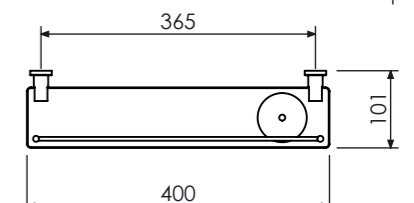

Porta Shampoo com Saboneteira e Grade

Glass Shelf with Soap Dish and rail,
Porta Shampoo (vidrio con rejilla)

Cod. 21.24.042.049.08