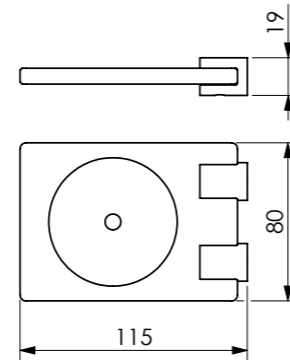

Saboneteira de Box
Wall Mounted Glass Soap Holder, Jabonera para Ducha
Cod. 21.30.077.143.08