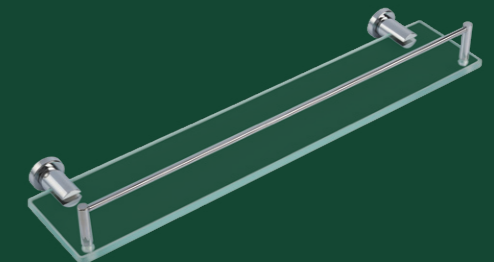

Porta Shampoo com Grade

Glass Shelf with Rail, Porta Shampoo (vidrio con rejilla)

Cod. 21.24.040.049.08