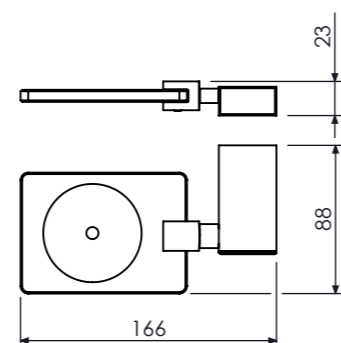

Saboneteira de Box

Wall Mounted Glass Soap Holder,
Jabonera para Ducha

Cod. 21.30.077.119.08