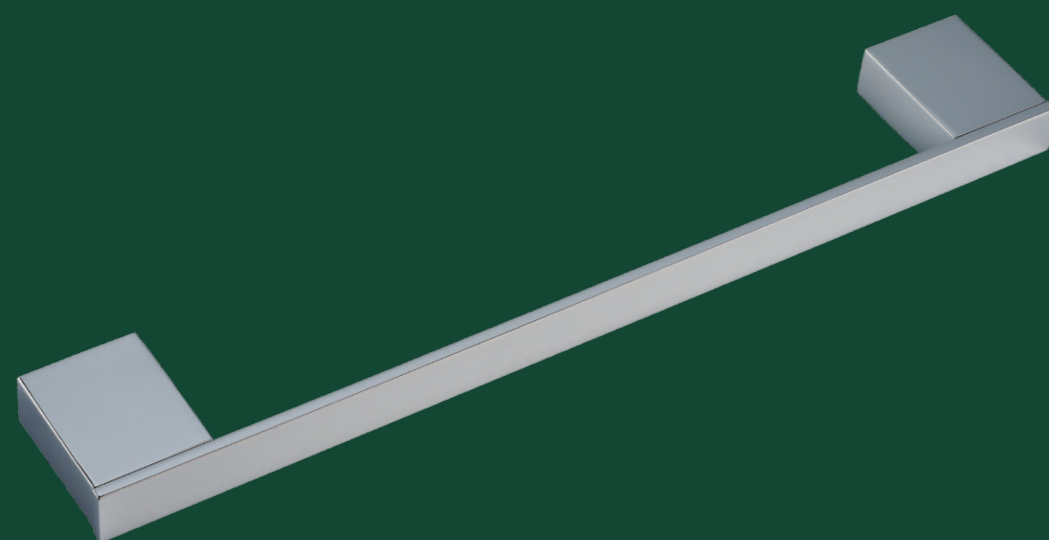

UNIQUE

A Unique também é uma das novas estrelas da Crismoe. Espectacular! Faz parte também da renovação de coleções no padrão midscale, leve e com um equilíbrio de componentes que lhe confere beleza e modernidade. Será seguramente uma das mais procuradas. Por isso o nome UNIQUE!

Uniqueness is also one of the new Crismoe's stars. Spectacular! It also takes part of the renovation of collections in midscale standard, it's lightweight and with a balance of components that gives beauty and modernity to it. This line will surely be a favorite one: that is why its name, UNIQUE!

Unique es también una de las nuevas estrellas de Crismoe. ¡Espectacular! Es parte también de la renovación de colecciones bajo el estándar "midscale", ligera y con mucho equilibrio de componentes que le confiere belleza y modernidad. Será seguramente una de las más buscadas. Por ende el nombre UNIQUE.

Papeleira; Cabide; Toalheiro; Toalheiro Duplo; Saboneteira de Box; Porta Shampoo; Porta Shampoo com Grade.

Paper Holder; Hook; Towel Bar; Double Towel Bar; Wall Mounted Glass Soap Holder; Glass Shelf; Glass Shelf with Rail.

Porta Rollo; Percha; Porta Toalla Barra; Porta Toalla Barra Doble; Jabonera para Ducha; Porta Shampoo; Porta Shampoo (vidrio con rejilla).

Medidas, códigos e desenhos técnicos **74**

*Measures, codes and technical drawings
Las medidas, códigos y dibujos técnicos*