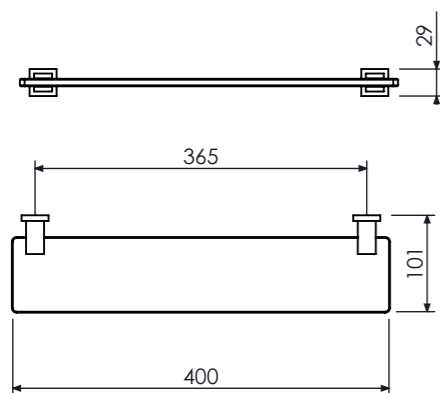

Porta Shampoo
Glass Shelf, Porta Shampoo
Cod. 21.24.000.061.08