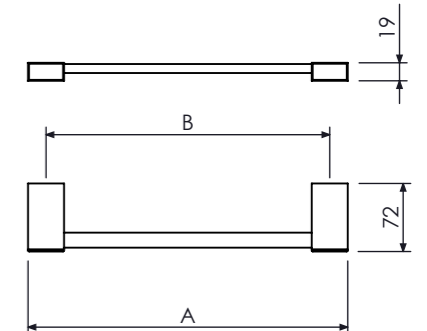

Toalheiro
Towel Bar, Porta Toalla Barra
20cm 8" A=238 B=200
Cod. 21.35.001.119.08
30cm 12" A=338 B=300
Cod. 21.35.002.119.08
45cm 18" A=488 B=450
Cod. 21.35.003.119.08
60cm 24" A=638 B=600
Cod. 21.35.005.119.08