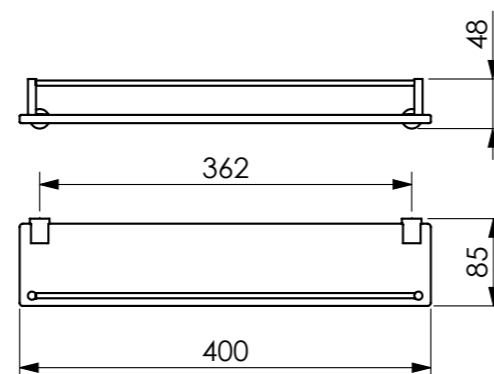

Porta Shampoo com Grade
Glass Shelf with Rail, Porta Shampoo (vidrio con rejilla)
Cod. 21.24.040.143.08