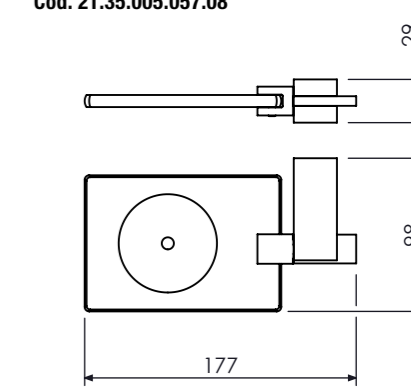

Saboneteira de Box
Wall Mounted Glass Soap Holder,
Jabonera para Ducha
Cod. 21.30.077.057.08