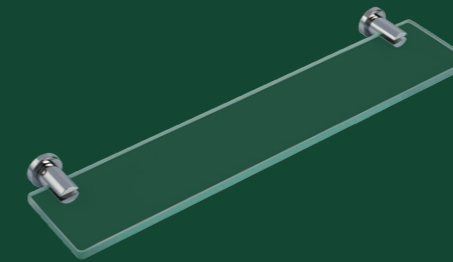

Porta Shampoo

Glass Shelf, Porta Shampoo

Cod. 21.24.000.049.08