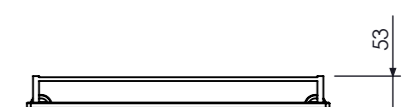

Porta Shampoo com Saboneteira e Grade

Glass Shelf with Soap Dish and rail,
Porta Shampoo (vidrio con rejilla)

Cod. 21.24.042.049.08