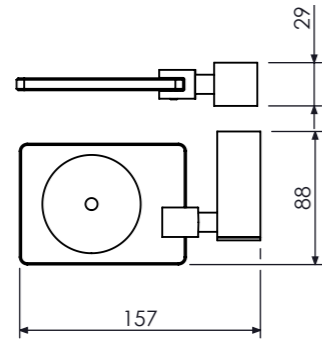

Saboneteira de Box
Wall Mounted Glass Soap Holder,
Jabonera para Ducha
Cod. 21.30.077.120.08