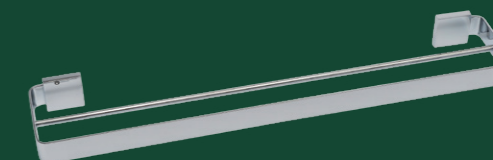

Toalheiro Duplo
Double Tower Bar, Porta Toalla Barra Doble
60cm Cod. 21.35.069.144.08