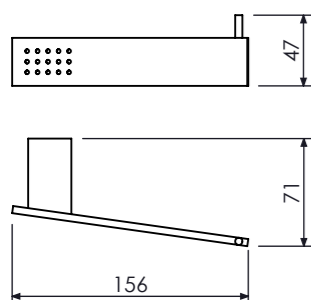

STAR DUST PLUS

Papeleira
Paper Holder, Porta Rollo
Cod. 21.19.000.070.08