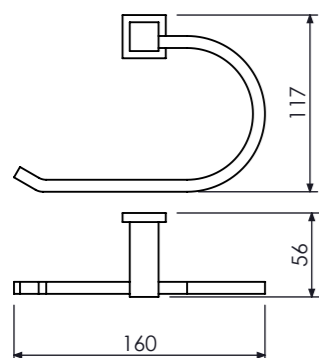

BARI

Toalheiro Argola
Towel Ring, Porta Toalla de Argolla
Cod. 21.35.026.061.08