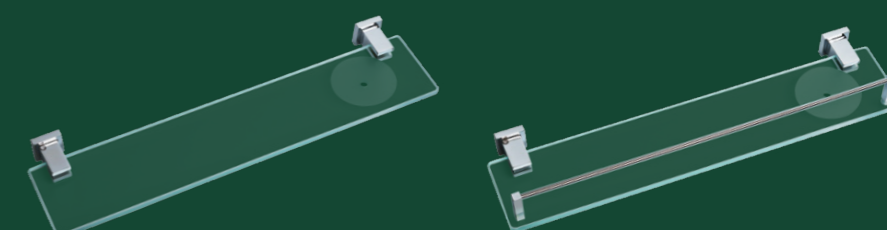

Porta Shampoo com Saboneteira

Glass Shelf with Soap Dish, Porta Shampoo con Jabonera

Cod. 21.24.041.061.08

Porta Shampoo com Saboneteira e Grade

Glass Shelf with Soap Dish and rail, Porta Shampoo (vidrio con rejilla)

Cod. 21.24.042.061.08