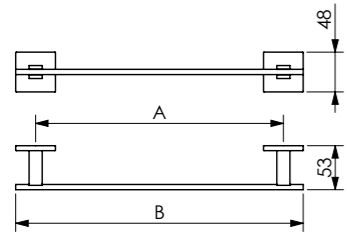

# CECILIA

**Papeleira**  
*Paper Holder, Porta Rollo*  
Cod. 21.19.000.145.08

**Toalheiro**  
*Towel Bar, Porta Toalla Barra*  
30cm 12" A=332 B=300 C=66  
Cod. 21.35.002.145.08

60cm 24" A=632 B=600 C=73  
Cod. 21.35.005.145.08