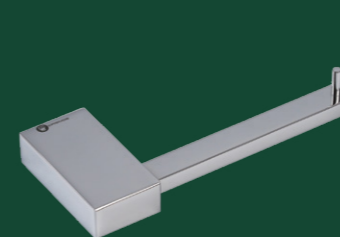

Papeleira
Paper Holder, Porta Rollo
Cod. 21.19.000.119.08