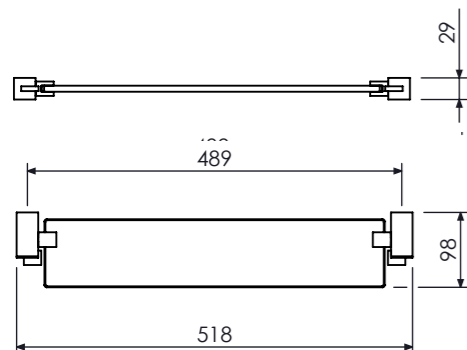

Porta Shampoo

Glass Shelf, Porta Shampoo

Cod. 21.24.000.094.08