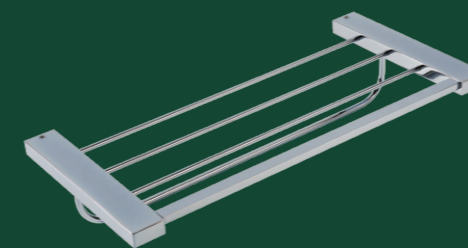

Toalheiro Rack com Alça
Towel Rack with Towel Bar, Rack para Toallas con Barra

- 45cm Cod. 21.35.085.119.08
- 60cm Cod. 21.35.086.119.08