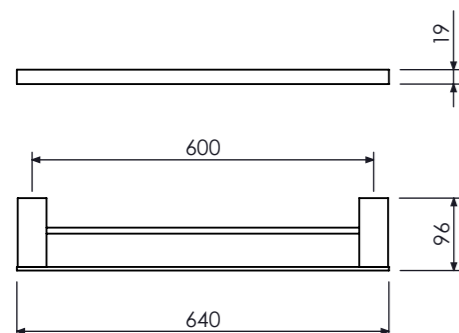

Toalheiro Duplo
Double Towel Bar, Porta Toalla Barra Doble
60cm Cod. 21.35.069.129.08