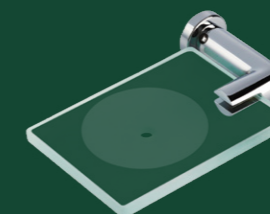

Saboneteira de Box
Wall Mounted Glass Soap Holder, Jabonera para Ducha
Cod. 21.30.077.063.08