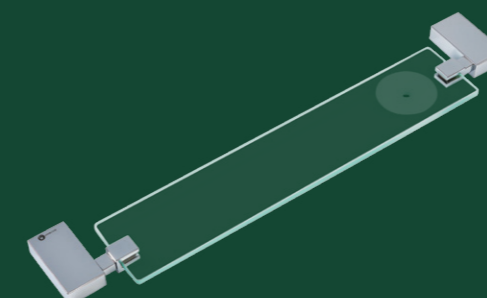

Porta Shampoo com Saboneteira
Glass Shelf with Soap Dish, Porta Shampoo con Jabonera (vidrio)

Cod. 21.37.041.119.08