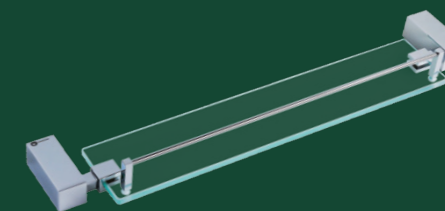

**Porta Roupão**

*Robe Hook, Porta-Robe*

Cod. 21.17.131.120.08

**Porta Shampoo**

*Glass Shelf, Porta Shampoo*

Cod. 21.37.000.120.08

**Porta Shampoo com Grade**

*Glass Shelf with Rail,  
Porta Shampoo (vidrio con rejilla)*