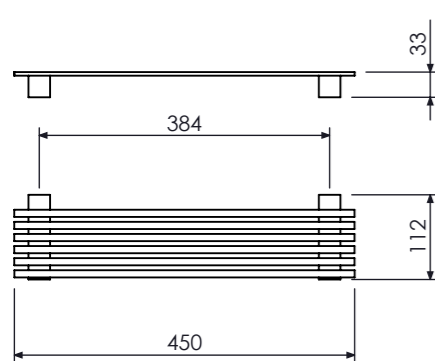

Porta Shampoo
Shampoo Rack, Porta Shampoo
Cod. 21.24.000.096.08