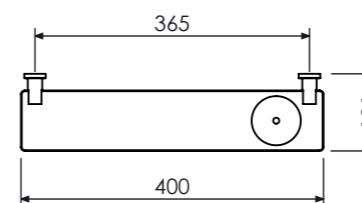

Porta Shampoo com Saboneteira

Glass Shelf with Soap Dish,
Porta Shampoo con Jabonera

Cod. 21.24.041.049.08