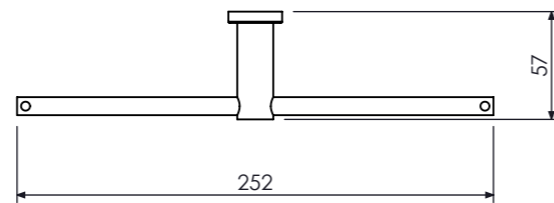

Papeleira Dupla

Double Paper Holder,
Porta Rollo Doble

Cod. 21.19.067.049.08