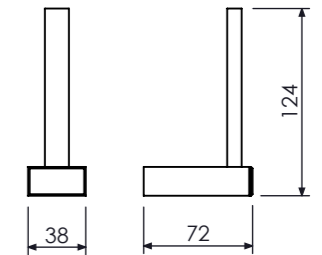

Papeleira Reserva
Spare Paper Holder, Porta Rollo Reserva
Cod. 21.19.088.119.08