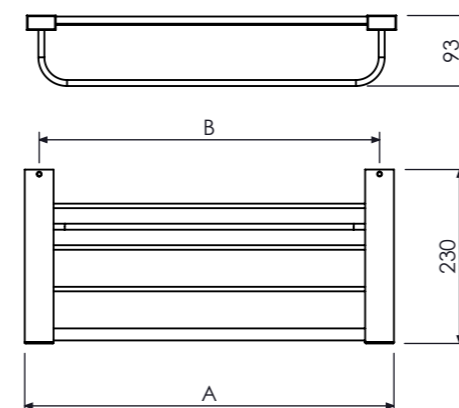

Toalheiro Rack com Alça

Towel Rack with Towel Bar,
Rack para Toallas con Barra

45cm 18" A=488 B=450
Cod. 21.35.085.119.08

60cm 24" A=638 B=600
Cod. 21.35.086.119.08