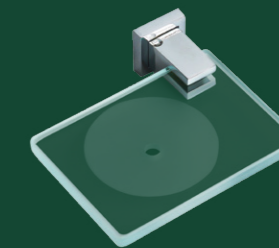

Saboneteira de Box

Wall Mounted Glass Soap Holder, Jabonera para Ducha

Cod. 21.30.077.061.08