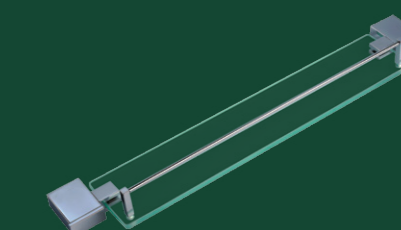

Porta Shampoo com Grade
Glass Shelf with Rail, Porta Shampoo (vidrio con rejilla)
Cod. 21.24.040.129.08

A Unique também é uma das novas estrelas da Crismoe. Espectacular! Faz parte também da renovação de coleções no padrão midscale, leve e com um equilíbrio de componentes que lhe confere beleza e modernidade. Será seguramente uma das mais procuradas. Por isso o nome UNIQUE!

Uniqueness is also one of the new Crismoe's stars. Spectacular! It also takes part of the renovation of collections in midscale standard, it's lightweight and with a balance of components that gives beauty and modernity to it. This line will surely be a favorite one: that is why its name, UNIQUE!

Unique es también una de las nuevas estrellas de Crismoe. ¡Espectacular! Es parte también de la renovación de colecciones bajo el estándar "midscale", ligera y con mucho equilibrio de componentes que le confiere belleza y modernidad. Será seguramente una de las más buscadas. Por ende el nombre UNIQUE.

Papeleira; Cabide; Toalheiro; Toalheiro Duplo; Saboneteira de Box; Porta Shampoo; Porta Shampoo com Grade.

Paper Holder; Hook; Towel Bar; Double Towel Bar; Wall Mounted Glass Soap Holder; Glass Shelf; Glass Shelf with Rail.

Porta Rollo; Percha; Porta Toalla Barra; Porta Toalla Barra Doble; Jabonera para Ducha; Porta Shampoo; Porta Shampoo (vidrio con rejilla).

Medidas, códigos e desenhos técnicos **74**

*Measures, codes and technical drawings
Las medidas, códigos y dibujos técnicos*