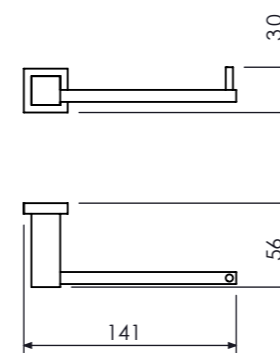

BARI

Papeleira
Paper Holder, Porta Rollo
Cod. 21.19.000.061.08