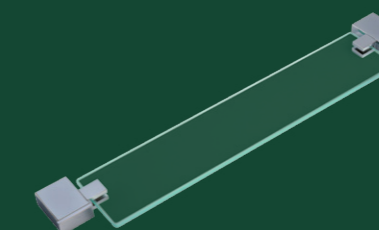

Porta Shampoo
Glass Shelf, Porta Shampoo
Cod. 21.24.000.129.08