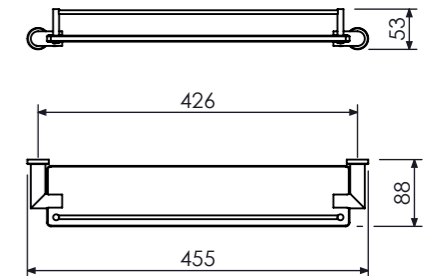

Porta Shampoo com Grade
Glass Shelf with Rail,
Porta Shampoo (vidrio con rejilla)
Cod. 21.19.000.063.08