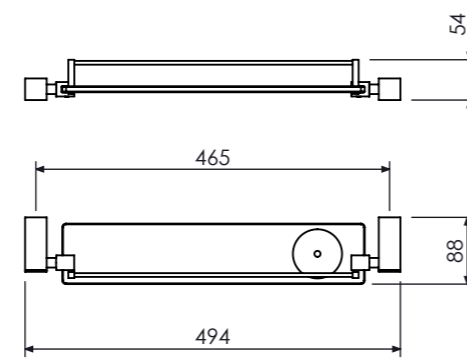

Porta Shampoo com Saboneteira e Grade
Glass Shelf with Soap Dish and Rail,
Porta Shampoo con Jabonera (vidrio con rejilla)
Cod. 21.24.042.120.08