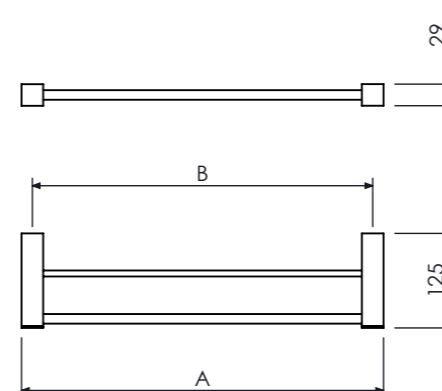

Toalheiro Duplo
Double Towel Bar, Porta Toalla Barra Doble
45cm 18" A=479 B=450
Cod. 21.35.068.120.08
60cm 24" A=629 B=600
Cod. 21.35.069.120.08