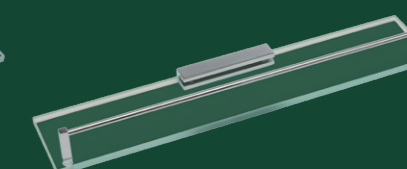

Porta Shampoo com Grade
Glass Shelf with Rail, Porta Shampoo (vidrio con rejilla)
Cod. 21.24.040.145.08