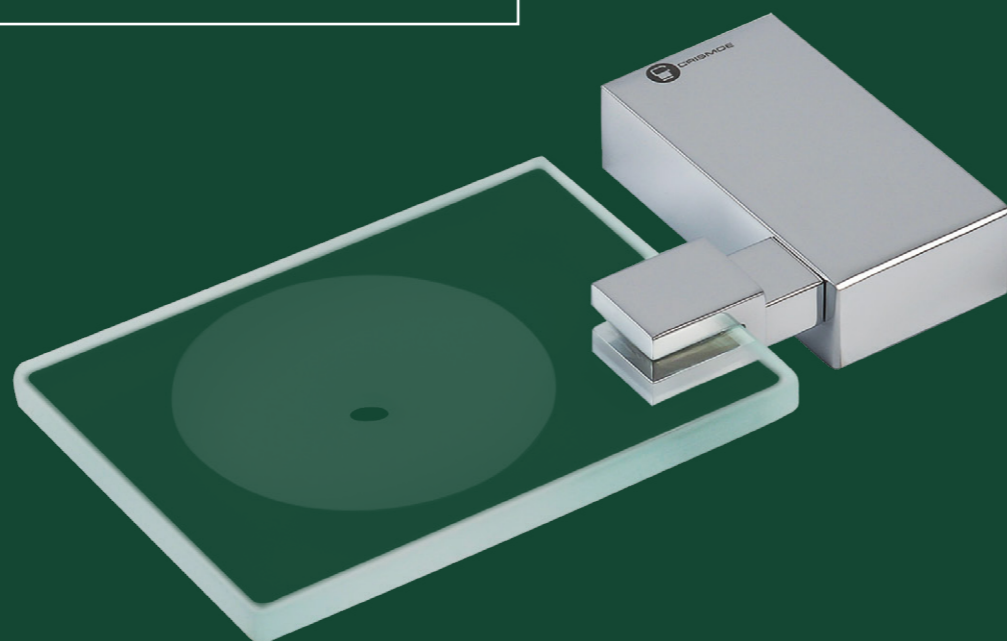

OMEGA

Formas modernas e cativantes! Produto de concepção prática, tem uma longa lista de utilitários que atenderá certamente qualquer necessidade da sala de banhos com muita elegância. É uma campeã de vendas! Suas linhas alongadas proporcionarão aquele almejado toque de classe à sua sala de banhos.

Modern and captivating shapes! Practical product design, it has a long list of items, for sure to fully meet any necessity of bathrooms with beauty and elegance. It's a best seller! Its elongated lines will provide the desired touch of class to your bathroom.

¡Formas modernas y cautivantes! Producto de concepción practica, tiene una larga lista de utilitarios que seguramente atenderá cualquier necesidad del cuarto de baño con mucha elegancia. ¡Es un gran éxito de ventas! Sus líneas alargadas que proporcionan el tan deseado "toque de clase" a su cuarto de baño.

Papeleira; Papeleira com Capa; Papeleira Reserva; Papeleira Dupla; Cabide; Toalheiro; Toalheiro Duplo; Toalheiro Argola; Porta Roupão; Saboneteira de Box; Porta Shampoo; Porta Shampoo com Grade; Porta Shampoo com Saboneteira; Porta Shampoo com Saboneteira e Grade; Toalheiro Rack com Alça; Toalheiro Rack sem Alça.

Paper Holder; Paper Holder with Cover; Spare Paper Holder; Double Paper Holder; Hook; Towel Bar; Double Tower Bar; Towel Ring; Robe Hook; Wall Mounted Glass Soap Holder; Glass Shelf; Glass Shelf with Rail; Glass Shelf with Soap Dish; Glass Shelf with Soap Dish and Rail; Towel Rack with Towel Bar; Towel Rack without Towel Bar.

Porta Rollo; Porta Rollo com Capa; Porta Rollo Reserva; Porta Rollo Doble; Percha; Porta Toalla Barra; Porta Toalla Barra Doble; Porta Toalla de Argolla; Porta-Robe; Jabonera para Ducha; Porta Shampoo; Porta Shampoo (vidrio con rejilla); Porta Shampoo con Jabonera (vidrio); Porta Shampoo con Jabonera (vidrio con rejilla); Rack para Toallas con Barra; Rack para Toallas sin Barra.

Medidas, códigos e desenhos técnicos **61**

*Measures, codes and technical drawings
Las medidas, códigos y dibujos técnicos*