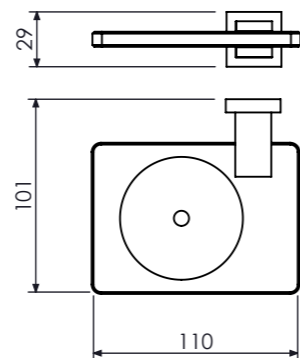

Saboneteira de Box
Wall Mounted Glass Soap Holder, Jabonera para Ducha
Cod. 21.30.077.061.08