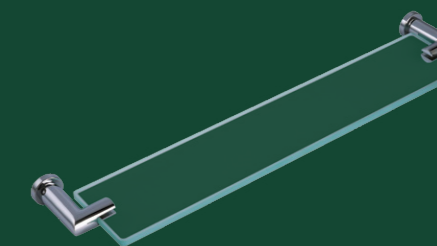

Porta Shampoo
Glass Shelf, Porta Shampoo
Cod. 21.24.000.063.08