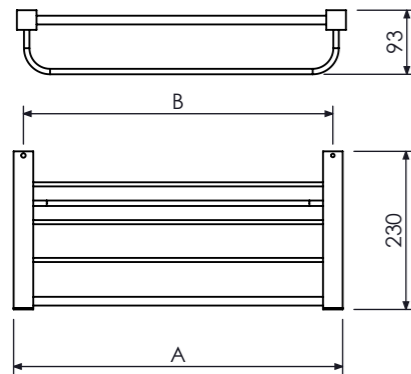

Toalheiro Rack com Alça
Towel Rack with Towel Bar,
Rack para Toallas con Barra
45cm 18" A=479 B=450
Cod. 21.35.085.120.08
60cm 24" A=629 B=600
Cod. 21.35.086.120.08