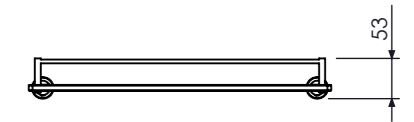

Porta Shampoo com Grade

Glass Shelf with Rail, Porta Shampoo
(vidrio con rejilla)

Cod. 21.24.040.049.08