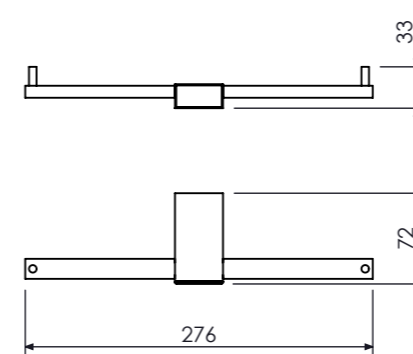

Papeleira Dupla
Double Paper Holder, Porta Rollo Doble
Cod. 21.19.067.119.08