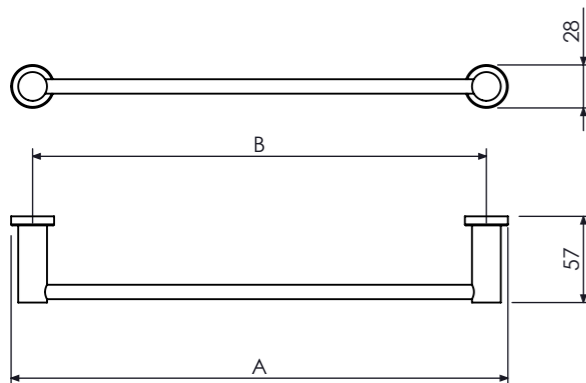

Toalheiro

Towel Bar, Porta Toalla Barra

20cm	8"	A=228	B=200	Cod. 21.35.001.049.08
30cm	12"	A=328	B=300	Cod. 21.35.002.049.08
45cm	18"	A=478	B=450	Cod. 21.35.003.049.08
60cm	24"	A=628	B=600	Cod. 21.35.005.049.08

Toalheiro Duplo

Double Towel Bar, Porta Toalla Barra Doble

45cm	18"	A=478	B=450
Cod. 21.35.068.049.08			
60cm	24"	A=628	B=600
Cod. 21.35.069.049.08			

Porta Shampoo com Saboneteira

Glass Shelf with Soap Dish,
Porta Shampoo con Jabonera

Cod. 21.24.041.049.08

Porta Shampoo com Saboneteira e Grade

Glass Shelf with Soap Dish and rail,
Porta Shampoo (vidrio con rejilla)

Cod. 21.24.042.049.08