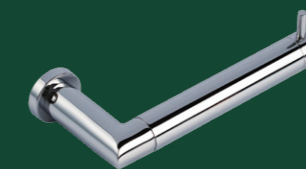

Papeleira
Paper Holder, Porta Rollo
Cod. 21.19.000.063.08