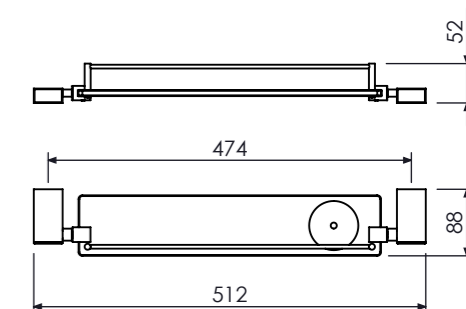

## Toalheiro Rack com Alça

Towel Rack with Towel Bar,  
Rack para Toallas con Barra

45cm 18" A=488 B=450  
Cod. 21.35.085.119.08

60cm 24" A=638 B=600  
Cod. 21.35.086.119.08