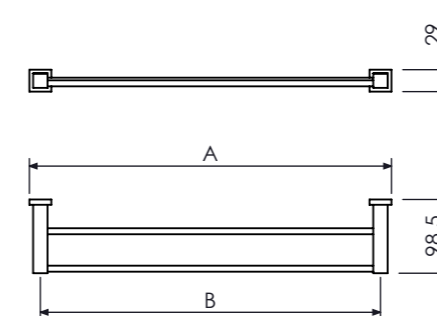

**Cabide Duplo**  
*Double Hook, Percha Doble*  
 Cod. 21.06.067.061.08

**Toalheiro**  
*Towel Bar, Porta Toalla Barra*  
 20cm 8" A= 229 B= 200  
 Cod. 21.35.001.061.08  
 30cm 12" A= 329 B= 300  
 Cod. 21.35.002.061.08  
 45cm 18" A= 479 B= 450  
 Cod. 21.35.003.061.08  
 60cm 24" A= 629 B= 600  
 Cod. 21.35.005.061.08