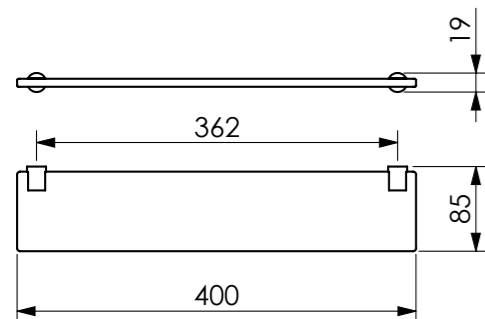

Porta Shampoo
Glass Shelf, Porta Shampoo
Cod. 21.24.000.143.08