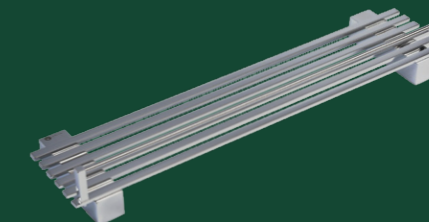

Porta Shampo com Grade
Shampoo Rack with Rail, Porta Shampoo (rejilla)
Cod. 21.24.040.096.08