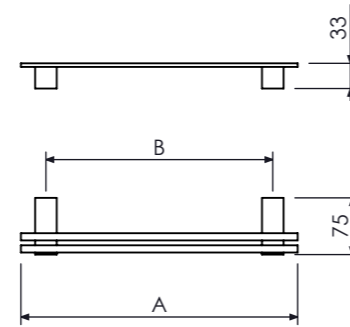

Toalheiro
Towel Bar, Porta Toalla Barra
30cm 12" A=366 B=300
Cod. 21.35.002.096.08
60cm 24" A=666 B=600
21.35.005.096.08