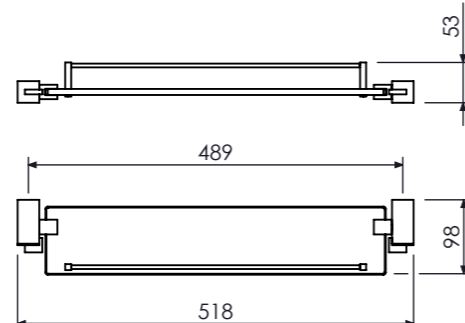

Porta Shampoo com Grade

Glass Shelf with Rail,
Porta Shampoo (vidrio con rejilla)

Cod. 21.24.040.094.08