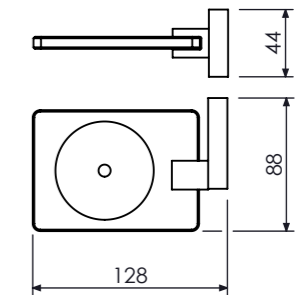

Saboneteira de Box
Wall Mounted Glass Soap Holder, Jabonera para Ducha
Cod. 21.30.077.126.08