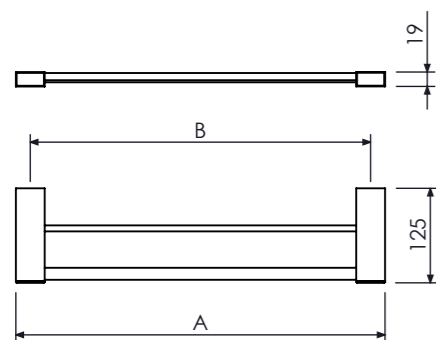

OMEGA

Toalheiro Duplo

Double Tower Bar,
Porta Toalla Barra Doble

45cm 18" A=488 B=450
Cod. 21.35.068.119.0830cm

60cm 24" A=638 B=600
Cod. 21.35.069.119.08