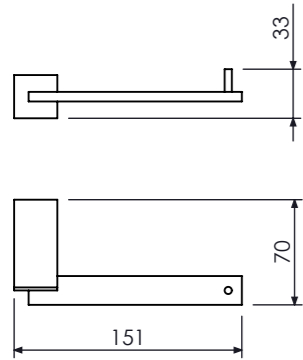

SQUARE

Papeleira

Paper Holder, Porta Rollo

Cod. 21.19.000.094.08