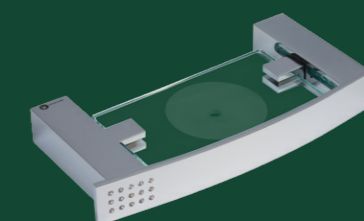

Saboneteira de Box
Wall Mounted Glass Soap Holder, Jabonera para Ducha
Cod. 21.30.077.070.08