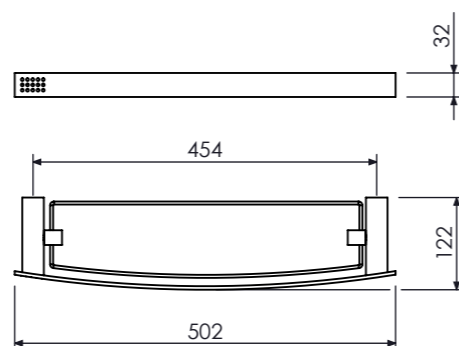

Porta Shampoo
Glass Shelf, Porta Shampoo
Cod. 21.24.000.070.08