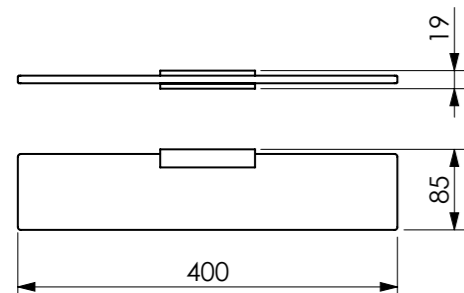

# CECILIA

**Papeleira**  
*Paper Holder, Porta Rollo*  
Cod. 21.19.000.145.08

**Toalheiro**  
*Towel Bar, Porta Toalla Barra*  
30cm 12" A=332 B=300 C=66  
Cod. 21.35.002.145.08

60cm 24" A=632 B=600 C=73  
Cod. 21.35.005.145.08