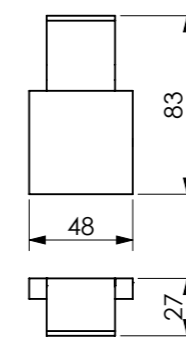

Cabide
Hook, Percha
Cod. 21.06.000.144.08