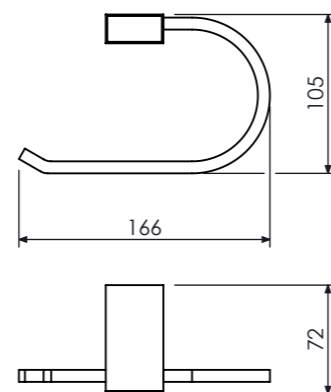

Toalheiro Argola

Towel Ring, Porta Toalla de Argolla

Cod. 21.35.026.119.08