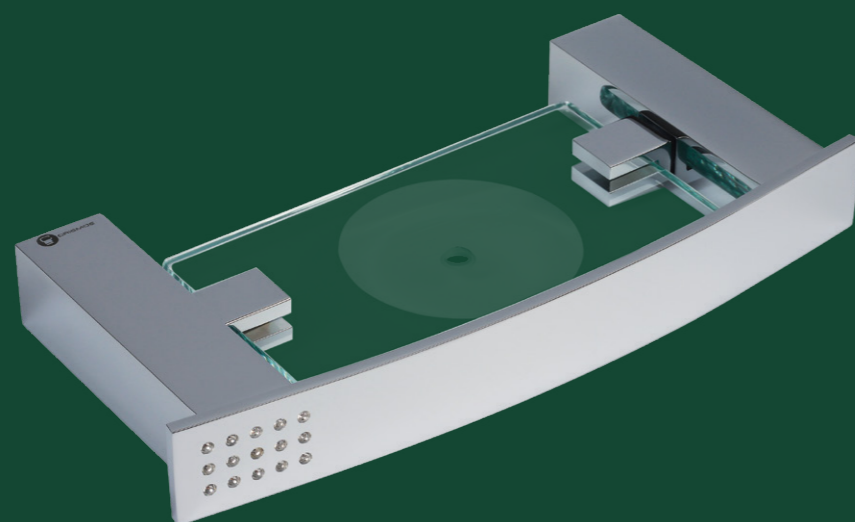

STAR DUST PLUS

SWAROVSKI ELEMENTS

É considerada como parte do DNA da Crismoe. Os produtos desta coleção têm o equilíbrio perfeito de uma joia, insinuante e pronta para “vestir” com brilho a mais sofisticada sala de banhos. O nome “poeira de estrelas” traduz os quinze elementos Swarovski cravados no lado esquerdo desses produtos. Desde o ano de 2005 ela brilha entre as criações mais emblemáticas da Crismoe, sempre prestigiada pelos nossos clientes mais exigentes.

It is considered part of Crismoe's DNA. This collection's products have the balanced luxury of a jewel, sleek and ready to “wear” with glow the most sophisticated bathroom. The name “Star-dust” translates fifteen Swarovski elements placed on the left side of these products. Since 2005, it shines among the most emblematic of Crismoe creations and always honored by our demanding customers.

Considerada como parte del ADN de Crismoe. Los productos de esta colección tienen el perfecto equilibrio de una joya, insinuante y lista para “vestir” con brillo el más sofisticado cuarto de baño. El nombre “polvo de estrellas” traduce los quince elementos Swarovski aplicados al lado izquierdo de estos productos. Desde el año 2005, la colección brilla entre las creaciones más emblemáticas de Crismoe, siempre prestigiada por nuestros clientes más exigentes.

Papeleira, Cabide, Toalheiro, Toalheiro Duplo, Toalheiro Argola, Saboneteira de Box, Porta Shampoo.

Paper Holder, Hook, Towel Bar, Doble Towel Bar, Towel Ring, Wall Mounted Glass Soap Holder, Glass Shelf.

Porta Rollo, Percha, Porta Toalla Barra, Porta Toalla Barra Doble, Porta Toalla Argola, Jabonera para Ducha, Porta Shampoo.

Medidas, códigos e desenhos técnicos **70**

*Measures, codes and technical drawings
Las medidas, códigos y dibujos técnicos*