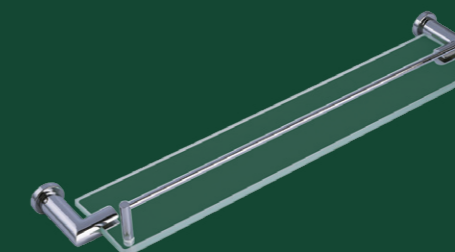

Porta Shampoo com Grade
Glass Shelf with Rail, Porta Shampoo (vidrio con rejilla)
Cod. 21.24.040.063.08