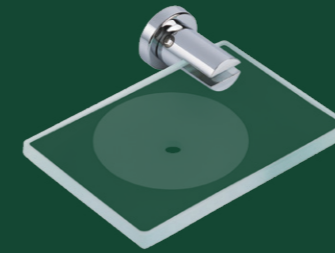

Saboneteira de Box

Wall Mounted Glass Soap Holder, Jabonera para Ducha

Cod. 21.30.077.049.08