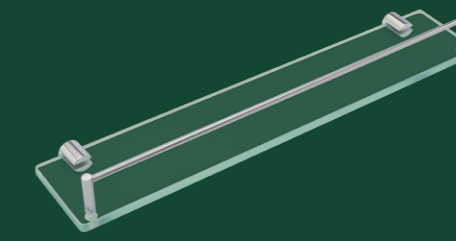

Porta Shampoo com Grade
Glass Shelf with Rail, Porta Shampoo (vidrio con rejilla)
Cod. 21.24.040.127.08

Medidas, códigos e desenhos técnicos **64**

*Measures, codes and technical drawings
Las medidas, códigos y dibujos técnicos*