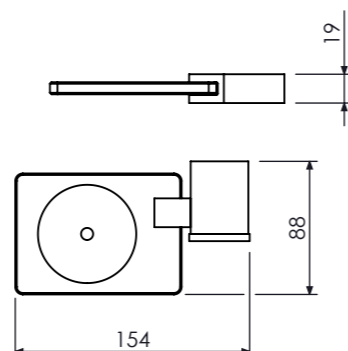

Saboneteira de Box
Wall Mounted Glass Soap Holder, Jabonera para Ducha
Cod. 21.30.077.129.08