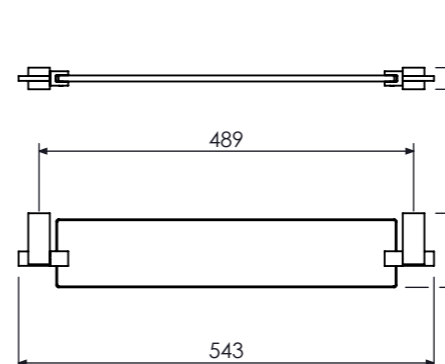

Porta Shampoo
Glass Shelf, Porta Shampoo
Cod. 21.24.000.057.08