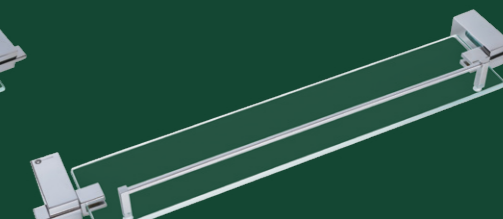

Porta Shampoo com Grade
Glass Shelf with Rail, Porta Shampoo (vidrio con rejilla)
Cod. 21.24.040.057.08