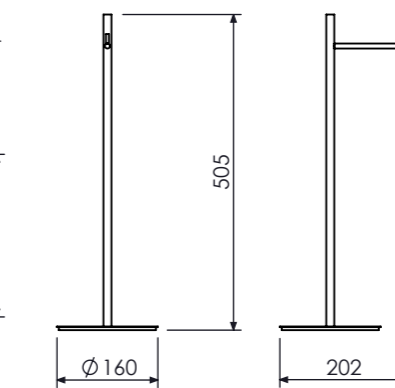

Coluna de Piso com Papeleira

Floor Column with Paper Holder,
Columna Porta Rollo

Cod. 21.09.109.088.08