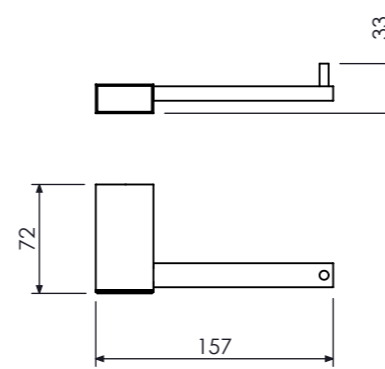

OMEGA

Papeleira
Paper Holder, Porta Rollo
Cod. 21.19.000.119.08