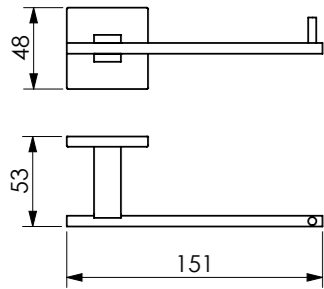

# CECILIA

**Papeleira**  
*Paper Holder, Porta Rollo*  
Cod. 21.19.000.145.08

**Toalheiro**  
*Towel Bar, Porta Toalla Barra*  
30cm 12" A=332 B=300 C=66  
Cod. 21.35.002.145.08

60cm 24" A=632 B=600 C=73  
Cod. 21.35.005.145.08