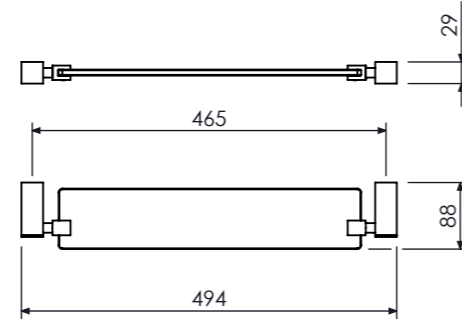

Porta Shampoo
Glass Shelf, Porta Shampoo
Cod. 21.37.000.120.08