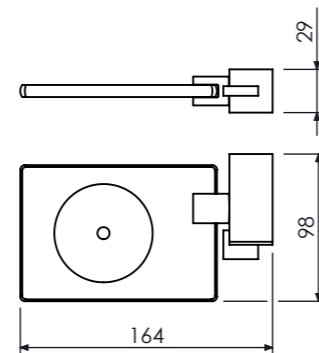

Saboneteira de Box

Wall Mounted Glass Soap Holder,
Jabonera para Ducha

Cod. 21.30.077.094.08