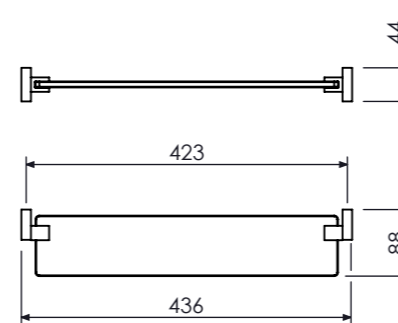

Porta Shampoo
Glass Shelf, Porta Shampoo
Cod. 21.24.000.126.08