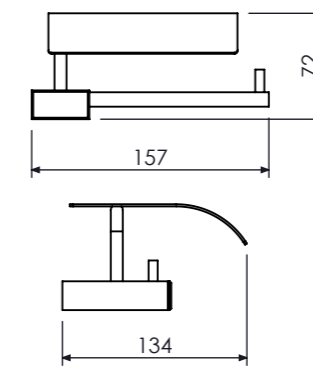

Papeleira com Capa
Paper Holder with cover, Porta Rollo con Capa
Cod. 21.35.084.078.08