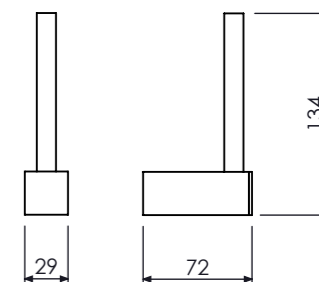

Papeleira Reserva
Spare Paper Holder, Porta Rollo Reserva
Cod. 21.19.088.120.08