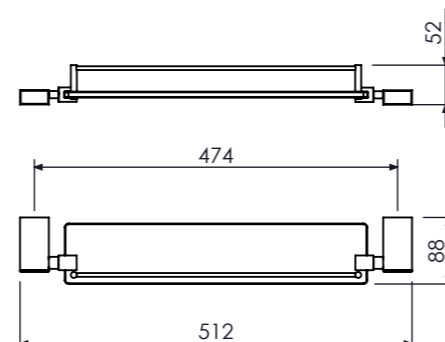

Porta Shampoo com Grade

Glass Shelf with Rail,
Porta Shampoo (vidrio con rejilla)

Cod. 21.37.040.119.08