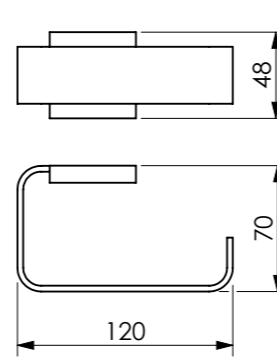

TARSILA

Papeleira
Paper Holder, Porta Rollo
Cod. 21.19.000.144.08