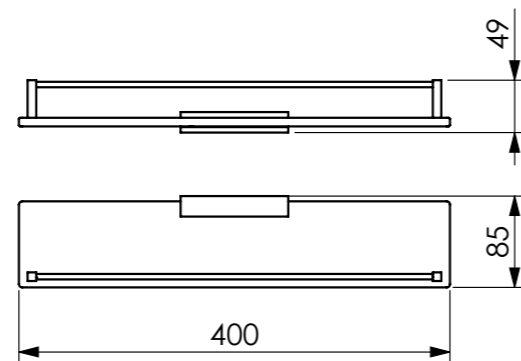

Porta Shampoo com Grade
Glass Shelf with Rail, Porta Shampoo (vidrio con rejilla)
Cod. 21.24.040.145.08