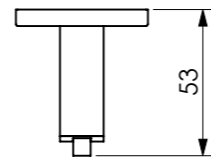

Cabide
Hook, Percha
Cod. 21.06.000.145.08