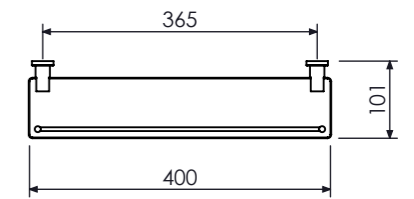

Porta Shampoo com Grade

Glass Shelf with Rail, Porta Shampoo
(vidrio con rejilla)

Cod. 21.24.040.049.08