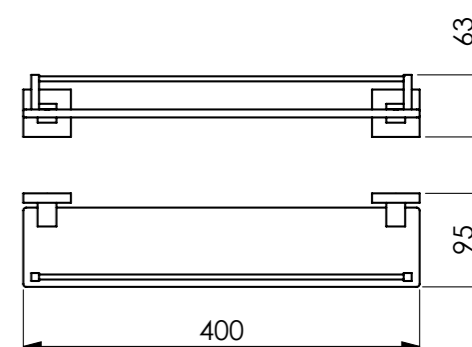

Porta Shampoo com Grade
Glass Shelf with Rail, Porta Shampoo (vidrio con rejilla)
Cod. 21.24.040.144.08