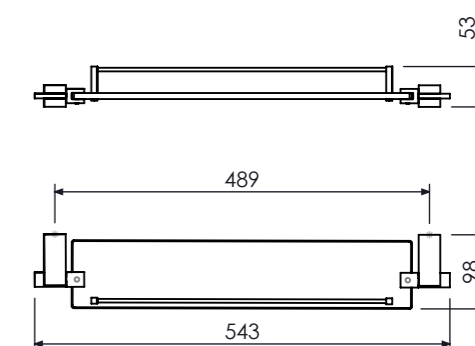

Porta Shampoo com Grade
Glass Shelf with Rail,
Porta Shampoo (vidrio con rejilla)
Cod. 21.24.040.057.08