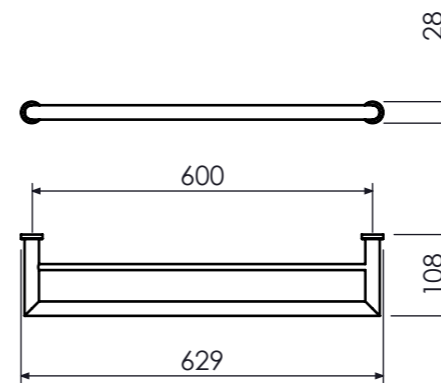

Toalheiro Duplo
Double Towel Bar,
Porta Toalla Barra Doble
60cm Cod. 21.35.069.063.08