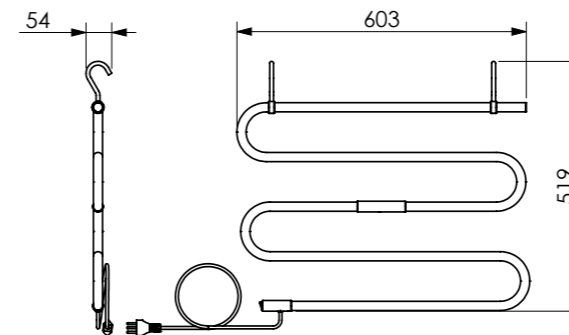

Toalheiro Térmico Portátil Pequeno

*Portable Heated Towel Rail (small),
Toallero Térmico Portátil (pequeño)*

110v PB	Cod. 21.55.215.147.03
110v IPCR	Cod. 21.55.215.147.42
220v PB	Cod. 21.56.215.147.03
220v IPCR	Cod. 21.56.215.147.42