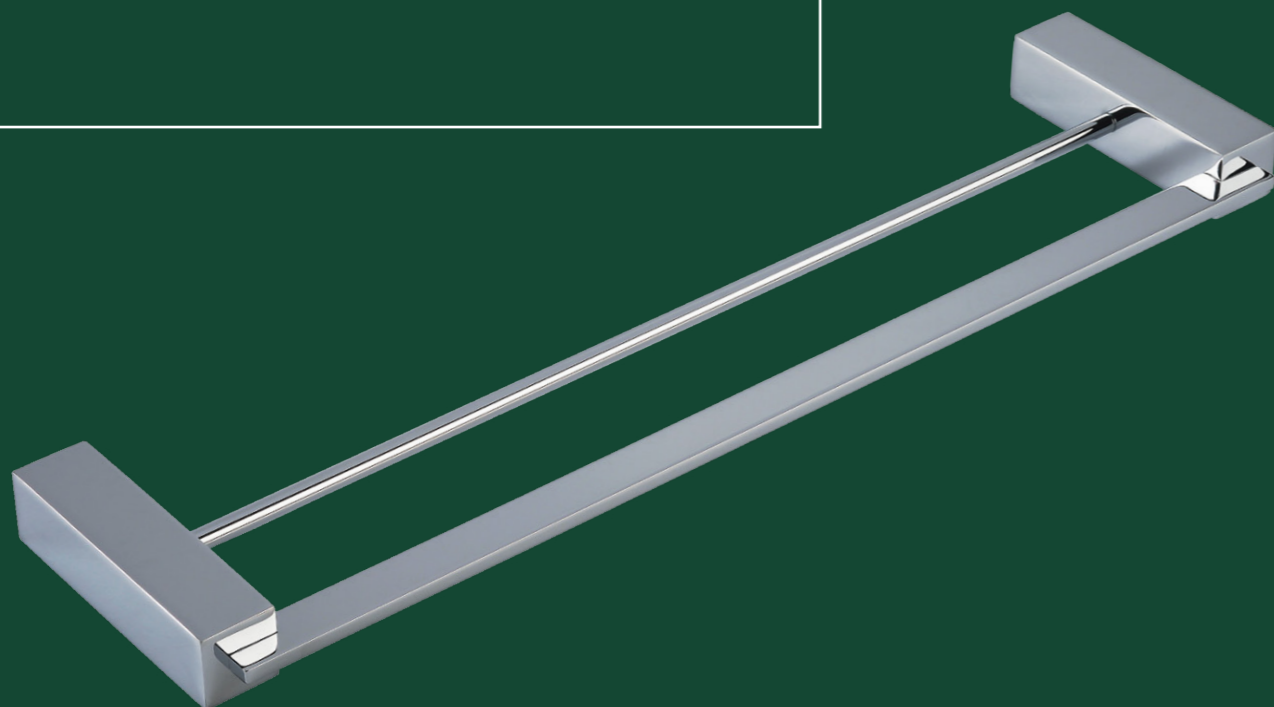

SQUARE

A coleção Square faz parte do catálogo das linhas de padrão premium da Crismoe. Traços retos e atuais “vestem” com modernidade e minimalismo as mais sofisticadas salas de banhos. Uma barra reta e retangular se insere na base de perfil quadrado, resultando em um inusitado efeito decorativo. Elegante e discreta.

Square is one of Crismoe's premium collections. Straight and modern lines “wear” with modernity and minimalism the most sophisticated bathrooms. A straight rectangular bar is inserted at the base of square profile, resulting in an unusual decorative effect. A stylish and discreet line.

La colección Square es parte del catálogo de líneas de estándar Premium de Crismoe. Rasgos rectos y actuales, “visten” con modernidad y minimalismo los más sofisticados cuartos de baño. Una barra recta y rectangular se inserta en la base del perfil cuadrado, resultando en un inusitado efecto decorativo. Elegante y discreta.

Papeleira; Cabide; Toalheiro; Toalheiro Duplo; Saboneteira de Box; Porta Shampoo; Porta Shampoo com Grade.

Paper Holder; Hook; Tower Bar; Double Tower Bar; Wall Mounted Glass Soap Holder; Glass Shelf; Glass Shelf with Rail.

Porta Rollo; Percha; Porta Toalla Barra; Porta Toalla Barra Doble; Jabonera para Ducha; Porta Shampoo; Porta Shampoo (vidrio con rejilla).

Medidas, códigos e desenhos técnicos **78**

*Measures, codes and technical drawings
Las medidas, códigos y dibujos técnicos*