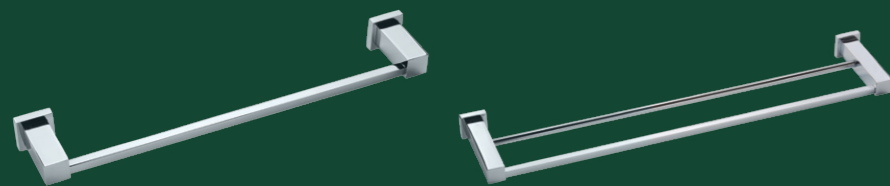

**Cabide**  
*Hook, Percha*  
Cod. 21.06.000.061.08

**Cabide Duplo**  
*Double Hook, Percha Doble*  
Cod. 21.06.067.061.08

**Toalheiro***Towel Bar, Porta Toalla Barra*

20cm Cod. 21.35.001.061.08  
 30cm Cod. 21.35.002.061.08  
 45cm Cod. 21.35.003.061.08  
 60cm Cod. 21.35.005.061.08