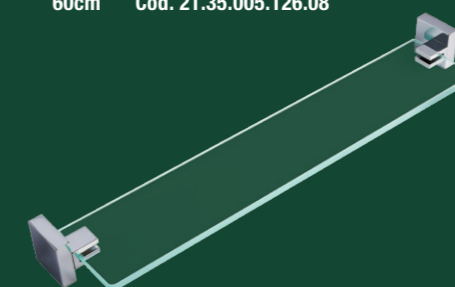

Porta Shampoo
Glass Shelf, Porta Shampoo
Cod. 21.24.000.126.08