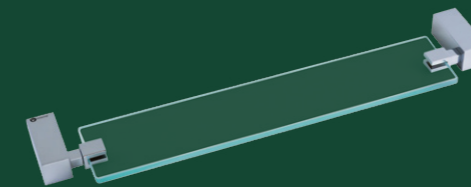

Porta Roupão

Robe Hook, Porta-Robe

Cod. 21.17.131.120.08

Porta Shampoo

Glass Shelf, Porta Shampoo

Cod. 21.37.000.120.08