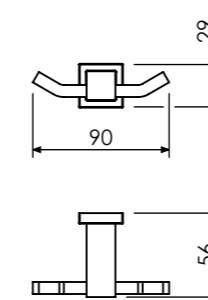

**Cabide Duplo**  
*Double Hook, Percha Doble*  
 Cod. 21.06.067.061.08

**Toalheiro**  
*Towel Bar, Porta Toalla Barra*  
 20cm 8" A= 229 B= 200  
 Cod. 21.35.001.061.08  
 30cm 12" A= 329 B= 300  
 Cod. 21.35.002.061.08  
 45cm 18" A= 479 B= 450  
 Cod. 21.35.003.061.08  
 60cm 24" A= 629 B= 600  
 Cod. 21.35.005.061.08