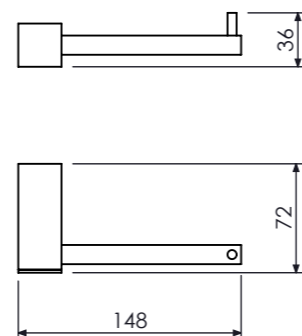

KAPA

Papeleira
Paper Holder, Porta Rollo
Cod. 21.19.000.120.08