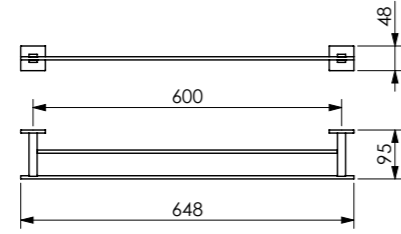

Toalheiro Duplo
Towel Bar, Porta Toalla Barra
Cod. 21.35.069.145.08