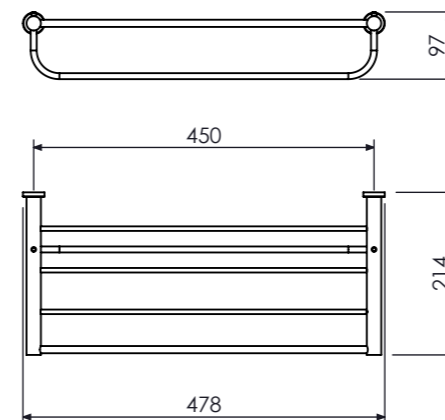

Toalheiro Rack com Alça

Towel Rack with Tower Bar,
Rack para Toallas con Barra

Cod. 21.35.084.088.08