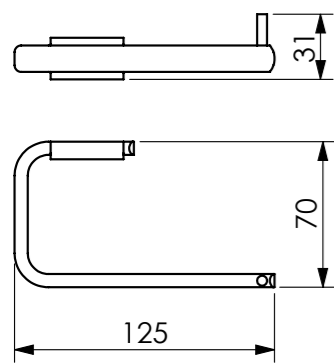

ELIS

Papeleira
Paper Holder, Porta Rollo
Cod. 21.19.000.143.08