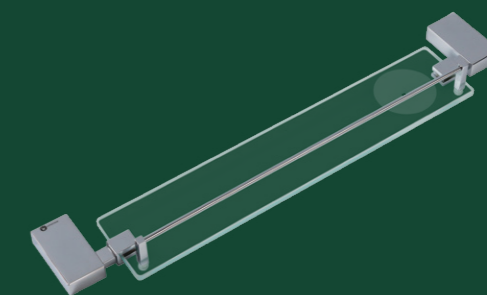

Porta Shampoo com Saboneteira e Grade
Glass Shelf with Soap Dish and rail, Porta Shampoo (vidrio con rejilla)

Cod. 21.37.042.119.08

Cod. 21.17.131.119.08