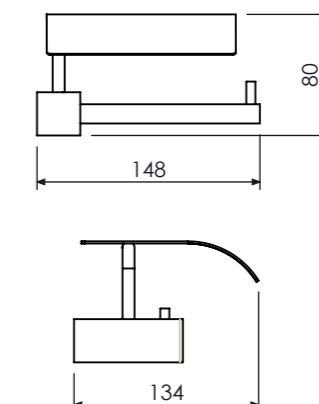

Papeleira com Capa
Paper Holder with Cover, Porta Rollo con Capa
Cod. 21.19.038.120.08