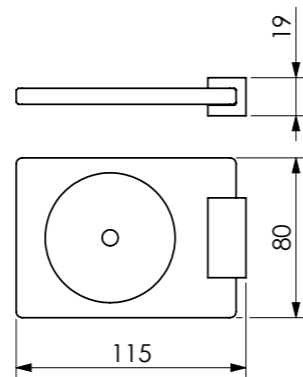

Saboneteira de Box
Wall Mounted Glass Soap Holder, Jabonera para Ducha
Cod. Rose 21.30.077.127.08
Cod. Bleu 21.30.077.128.08