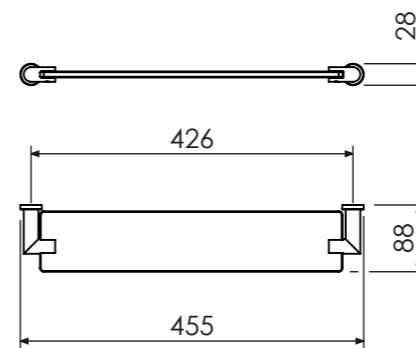

Porta Shampoo
Glass Shelf, Porta Shampoo
Cod. 21.24.000.063.08