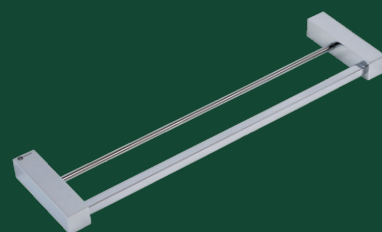

Toalheiro Duplo

*Double Tower Bar,
Porta Toalla Barra Doble*

45cm Cod. 21.35.068.120.08
60cm Cod. 21.35.069.120.08