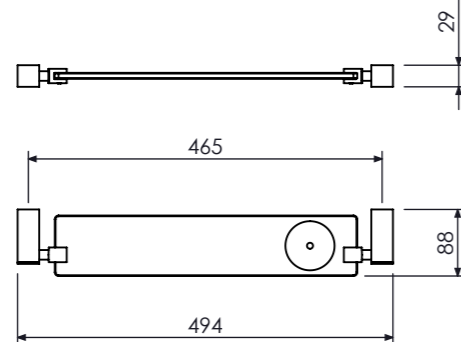

Porta Shampoo com Saboneteira
Glass Shelf with Soap Dish,
Porta Shampoo con Jabonera (vidrio)
Cod. 21.24.041.120.08