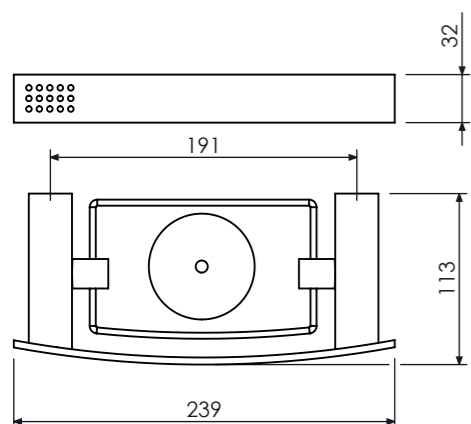

Saboneteira de Box
Wall Mounted Glass Soap Holder,
Jabonera para Ducha
Cod. 21.30.077.070.08