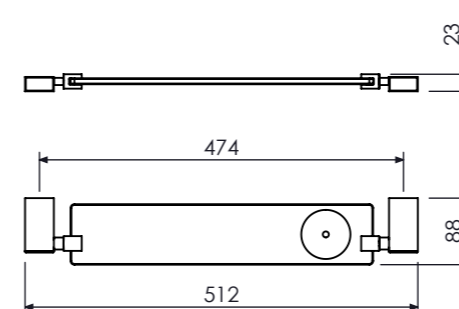

OMEGA

Porta Shampoo com Saboneteira

Glass Shelf with Soap Dish,
Porta Shampoo con Jabonera (vidrio)

Cod. 21.37.041.119.08