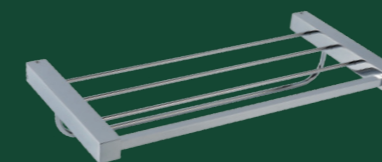

Toalheiro Rack com Alça

*Towel Rack with Towel Bar,
Rack para Toallas con Barra*

45cm Cod. 21.35.085.120.08
60cm Cod. 21.35.086.120.08