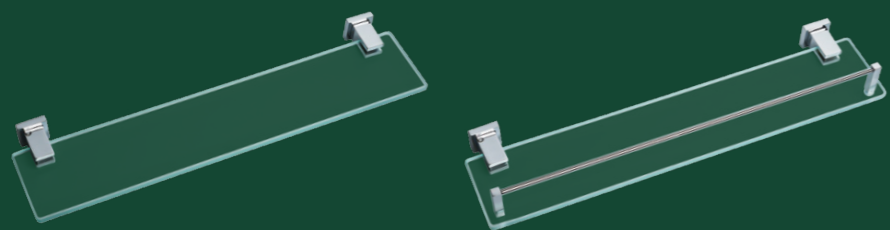

Saboneteira de Box

Wall Mounted Glass Soap Holder, Jabonera para Ducha

Cod. 21.30.077.061.08

Porta Shampoo

Glass Shelf, Porta Shampoo

Cod. 21.24.000.061.08

Porta Shampoo com Grade

Glass Shelf with Rail, Porta Shampoo (vidrio con rejilla)

Cod. 21.24.040.061.08