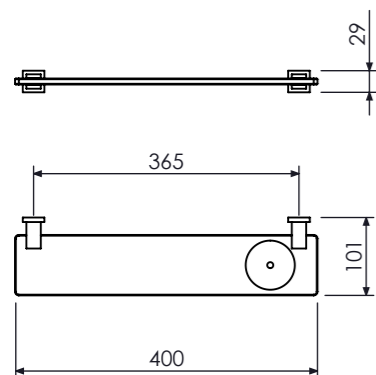

Porta Shampoo com Saboneteira
Glass Shelf with Soap Dish, Porta Shampoo con Jabonera
Cod. 21.24.041.061.08