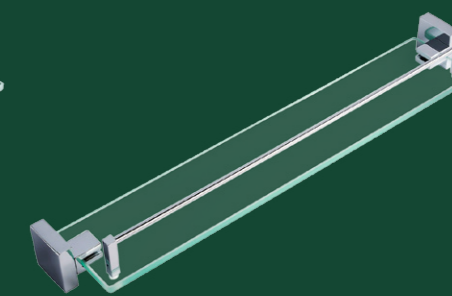

Porta Shampoo com Grade
Glass Shelf with Rail, Porta Shampoo (vidrio con rejilla)
Cod. 21.24.040.126.08