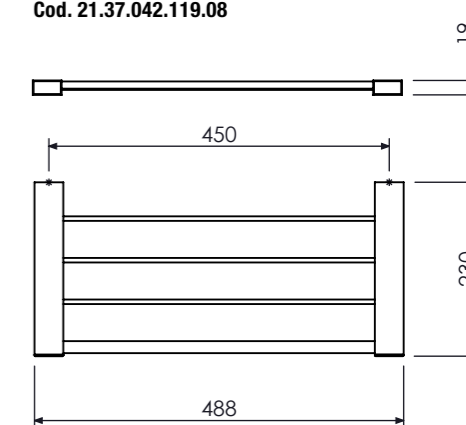

Toalheiro Rack sem Alça

Towel Rack without Towel Bar,
Rack para Toallas sin Barra

45cm Cod. 21.35.084.119.08