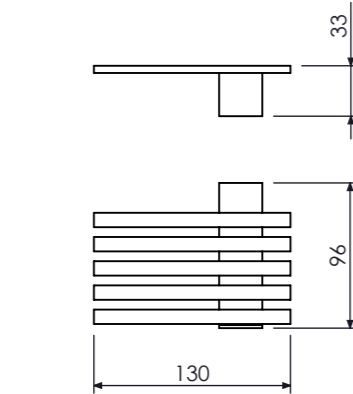

Saboneteira
Soap Rack, Jabonera
Cod. 21.30.077.096.08