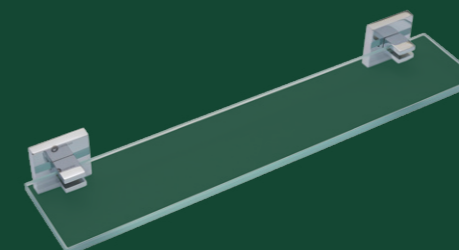

**Toalheiro Duplo**  
*Double Tower Bar, Porta Toalla Barra Doble*  
60cm Cod. 21.35.069.144.08

**Porta Shampoo**  
*Glass Shelf, Porta Shampoo*  
Cod. 21.24.000.144.08

**Porta Shampoo com Grade**  
*Glass Shelf with Rail, Porta Shampoo (vidrio con rejilla)*  
Cod. 21.24.040.144.08