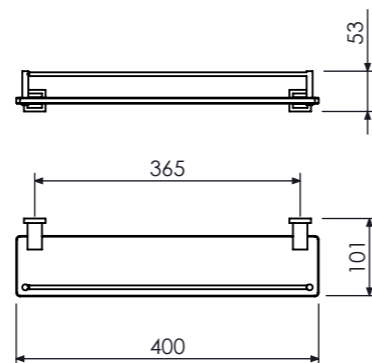

Porta Shampoo com Grade
Glass Shelf with Rail, Porta Shampoo (vidrio con rejilla)
Cod. 21.24.040.061.08