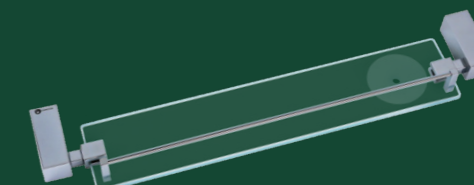

Porta Shampoo com Saboneteira e Grade

*Glass Shelf with Soap Dish and Rail,
Porta Shampoo con Jabonera (vidrio con rejilla)*

Cod. 21.24.042.120.08