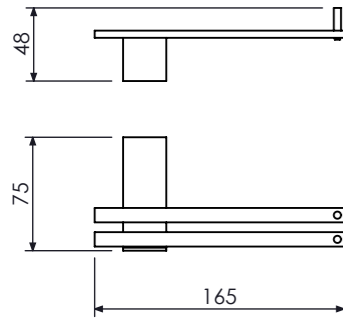

TWICE

Papeleira
Paper Holder, Porta Rollo
Cod. 21.19.000.096.08