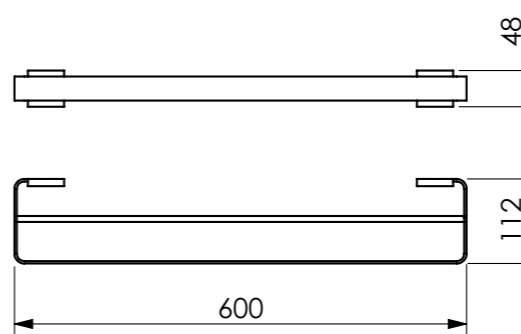

Toalheiro Duplo
Double Tower Bar, Porta Toalla Barra Doble
60cm Cod. 21.35.069.144.08