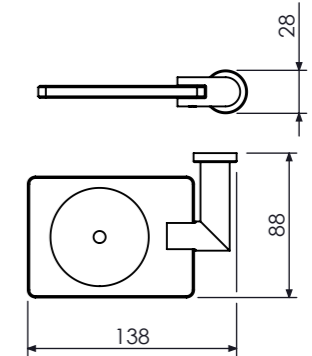

Saboneteira de Box
Wall Mounted Glass Soap Holder,
Jabonera para Ducha
Cod. 21.30.077.063.08